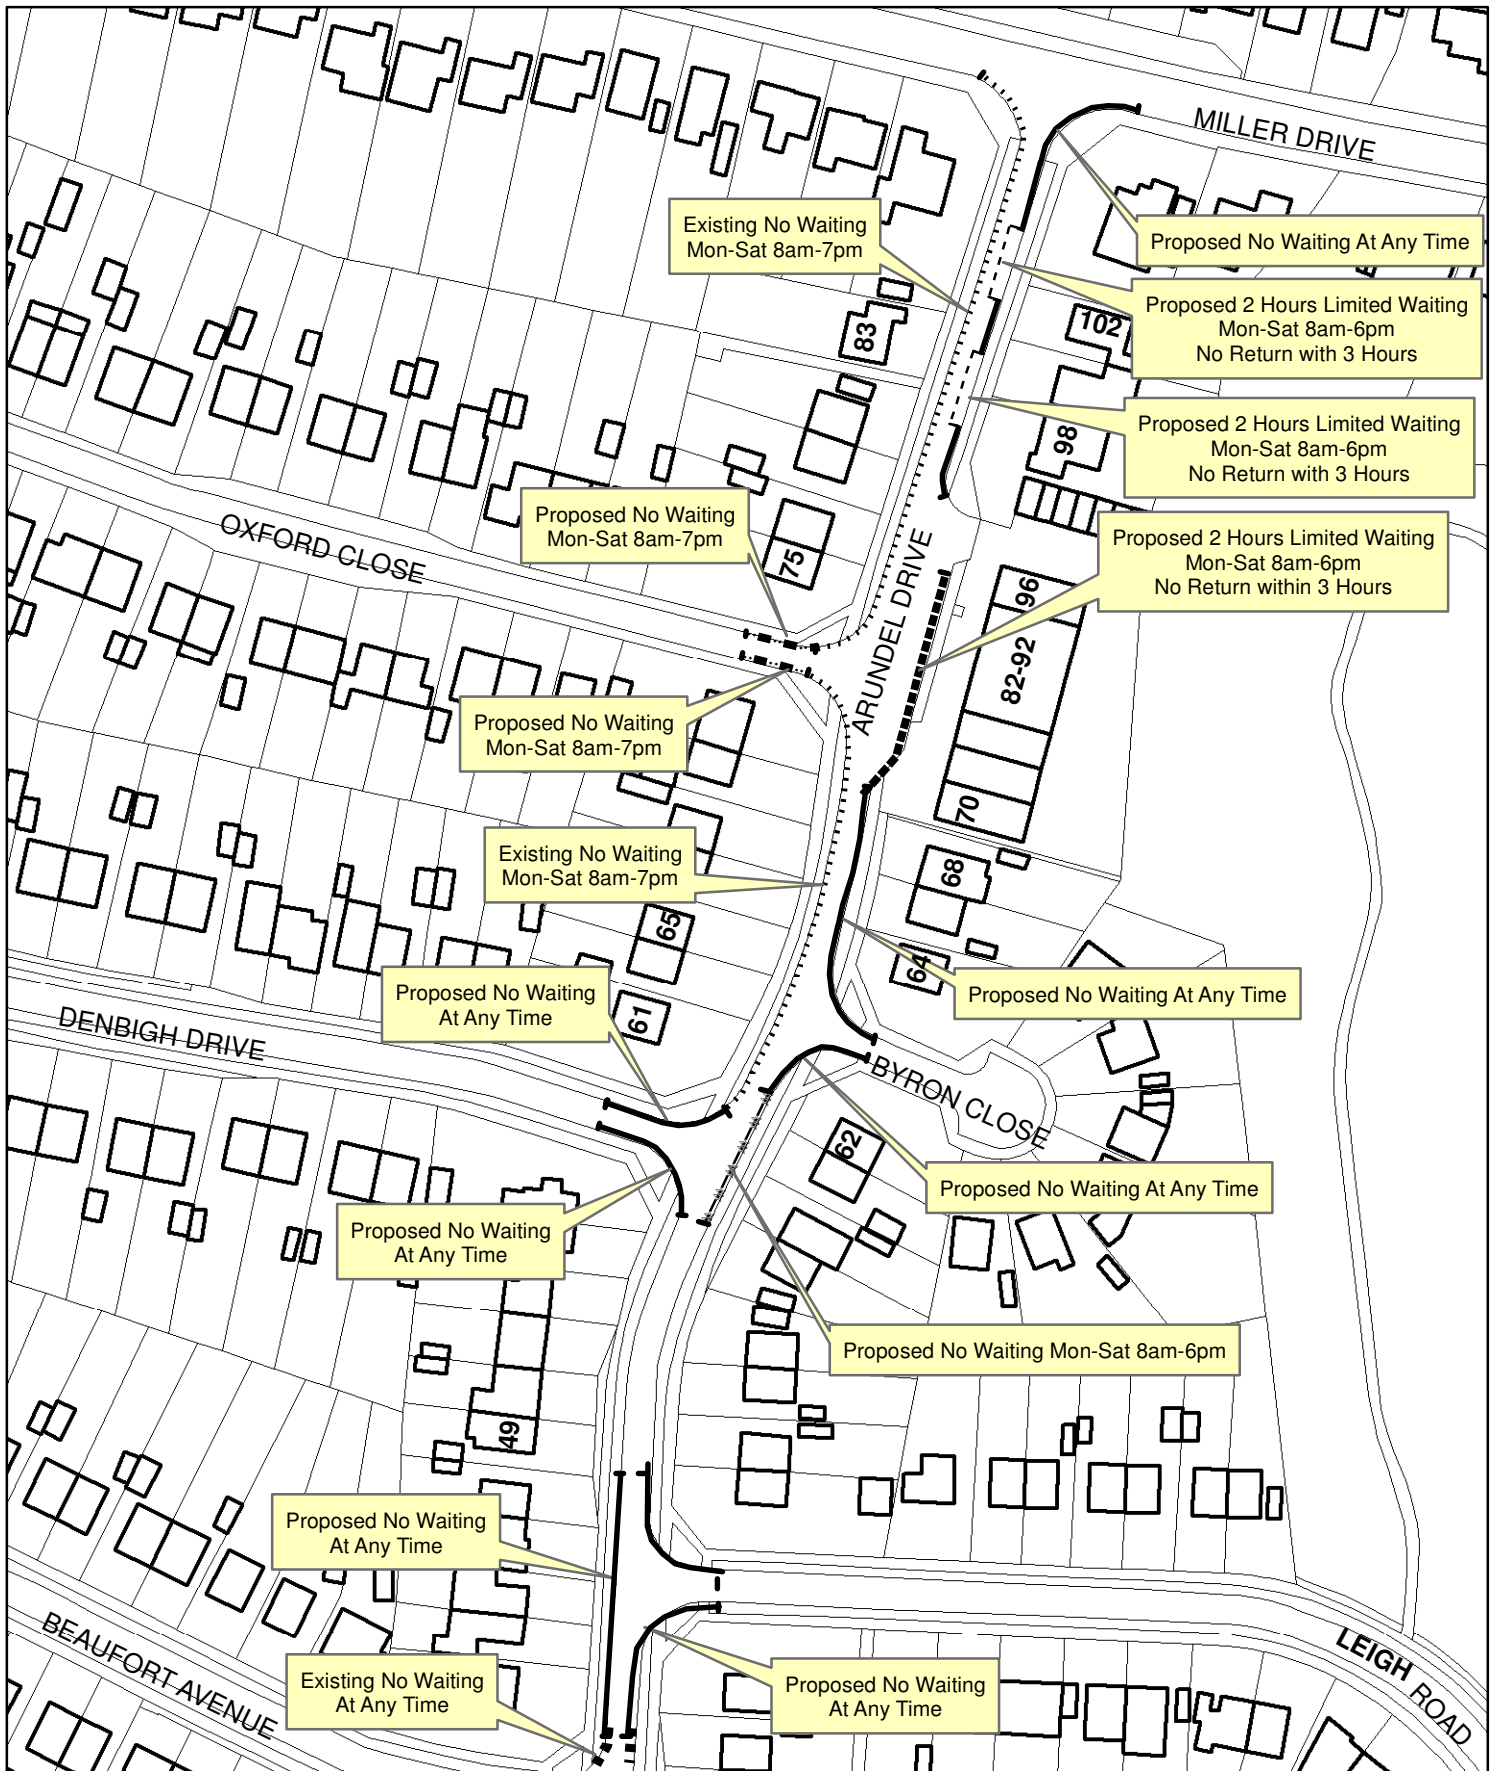

FAREHAM

BOROUGH COUNCIL

APPENDIX C

Arundel Drive, Fareham

This map is reproduced from Ordnance Survey material with the permission of Ordnance Survey on behalf of the Controller of Her Majesty's Stationary Office © Crown Copyright. Unauthorised reproduction infringes Crown Copyright and may lead to prosecution or civil proceedings. Licence 100019110. 2013